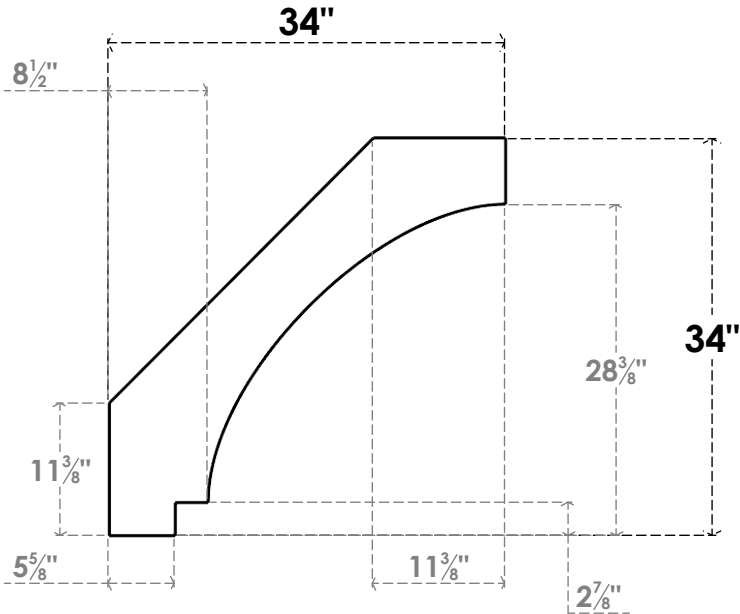

ITEM NUMBER: BRCPC060X34000X34000IMP

6"W X 34"D X 34"H IMPERIAL ARCHITECTURAL GRADE PVC CLOSED KNEE BRACE

SIDE PROFILE

FRONT PROFILE

ISOMETRIC

EKENA MILLWORK
2300 WEST MAIN ST.
CLARKSVILLE, TX 75426
TOLL FREE: 866-607-0453
WWW.EKENAMILLWORK.COM