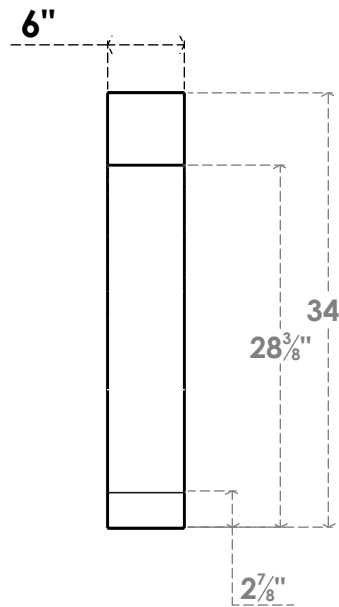

ITEM NUMBER: BRCPC060X34000X34000IMP

6"W X 34"D X 34"H IMPERIAL ARCHITECTURAL GRADE PVC CLOSED KNEE BRACE

SIDE PROFILE

FRONT PROFILE

ISOMETRIC

EKENA MILLWORK
2300 WEST MAIN ST.
CLARKSVILLE, TX 75426
TOLL FREE: 866-607-0453
WWW.EKENAMILLWORK.COM

NOTES

1. INSTALLATION TO BE COMPLETED IN ACCORDANCE WITH MANUFACTURER'S SPECIFICATIONS.
2. DRAWING MAY NOT BE TO SCALE
3. THIS DRAWING IS INTENDED FOR DESIGN AND PLANNING PURPOSES ONLY.
4. ALL INFORMATION CONTAINED HEREIN WAS CURRENT AT THE TIME OF DEVELOPMENT BUT MUST BE REVIEWED AND APPROVED BY THE PRODUCT MANUFACTURER TO BE CONSIDERED ACCURATE.
5. ARCHITECTURAL GRADE PVC PRODUCTS ARE MADE FROM EXPANDED CELLULAR PVC AND COME NATURALLY WHITE BUT MAY BE PAINTED